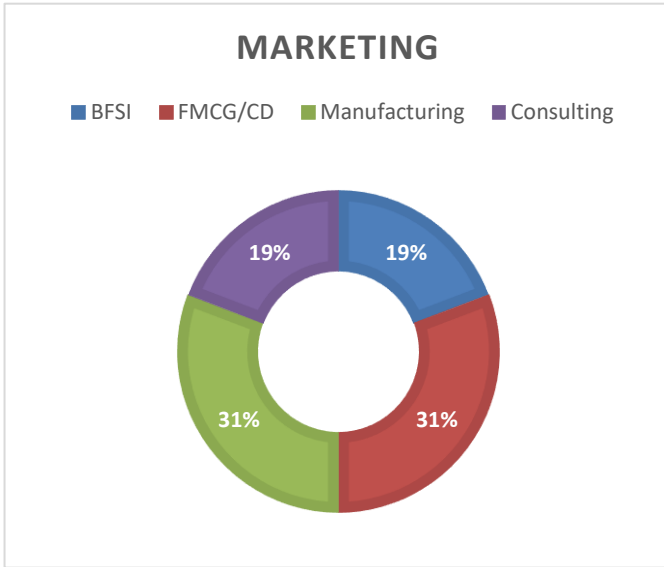

## MBA(Day) PLACEMENT SNAPSHOT

## DOMAIN-WISE PLACEMENT DISTRIBUTION

Discipline	Role
Marketing	MT / ET as Associate Research Analyst, Digital Marketing & PR, BDM, Sales Officer Trainee, Relationship Manager, Wealth Manager, Brand Executive
Finance	MT / ET as Analyst, Credit Analyst, Associate - Tax, Audit, Risk & Compliance, Relationship Manager
HR	MT / ET in Generalist / Specialist, HRBP, TA
BASM	MT / ET as Business Analyst, Systems Analyst, Data Analyst SAS