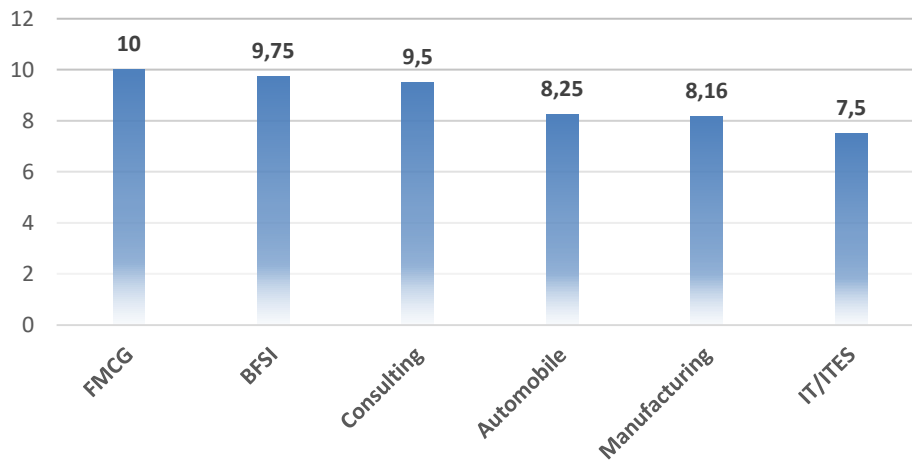

MBA(HRM) PLACEMENT SNAPSHOT

Highest CTC
on offer 18
Lpa

Median
CTC 8.25
Lpa

Avg. CTC
8.09 Lpa

SECTOR-WISE AVERAGE CTC

SECTOR DISTRIBUTION

■ Manufacturing ■ BFSI ■ Consulting ■ IT/ITES ■ FMCG

PARTNERS IN PROGRESS