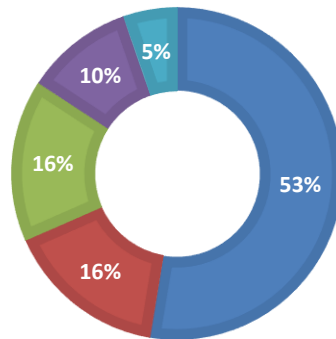

MBA(HRM) PLACEMENT SNAPSHOT

Highest CTC
on offer 18
Lpa

Median
CTC 8.25
Lpa

Avg. CTC
8.09 Lpa

SECTOR-WISE AVERAGE CTC

SECTOR DISTRIBUTION

■ Manufacturing ■ BFSI ■ Consulting ■ IT/ITES ■ FMCG

PARTNERS IN PROGRESS