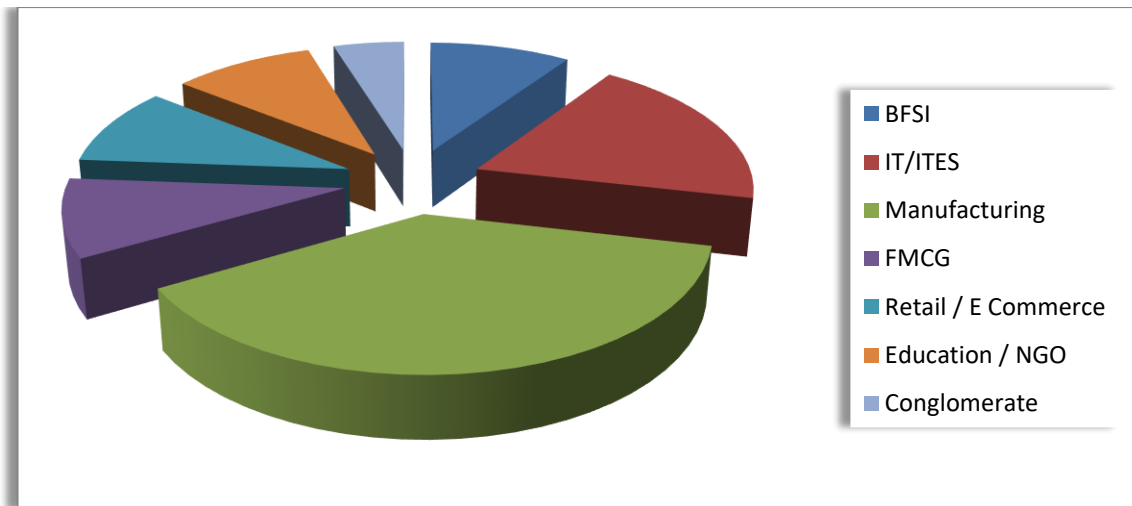

**MBA -HRM Placement Snapshot- 2025**

MBA HRM	Data
Eligible Students Placed	93%
Highest CTC (LPA)	11.5
Average CTC (LPA)	6.09
Median CTC (LPA)	6.8
First time recruiters	7
Summer Internship	100%

**DOMAIN WISE DISTRIBUTION**