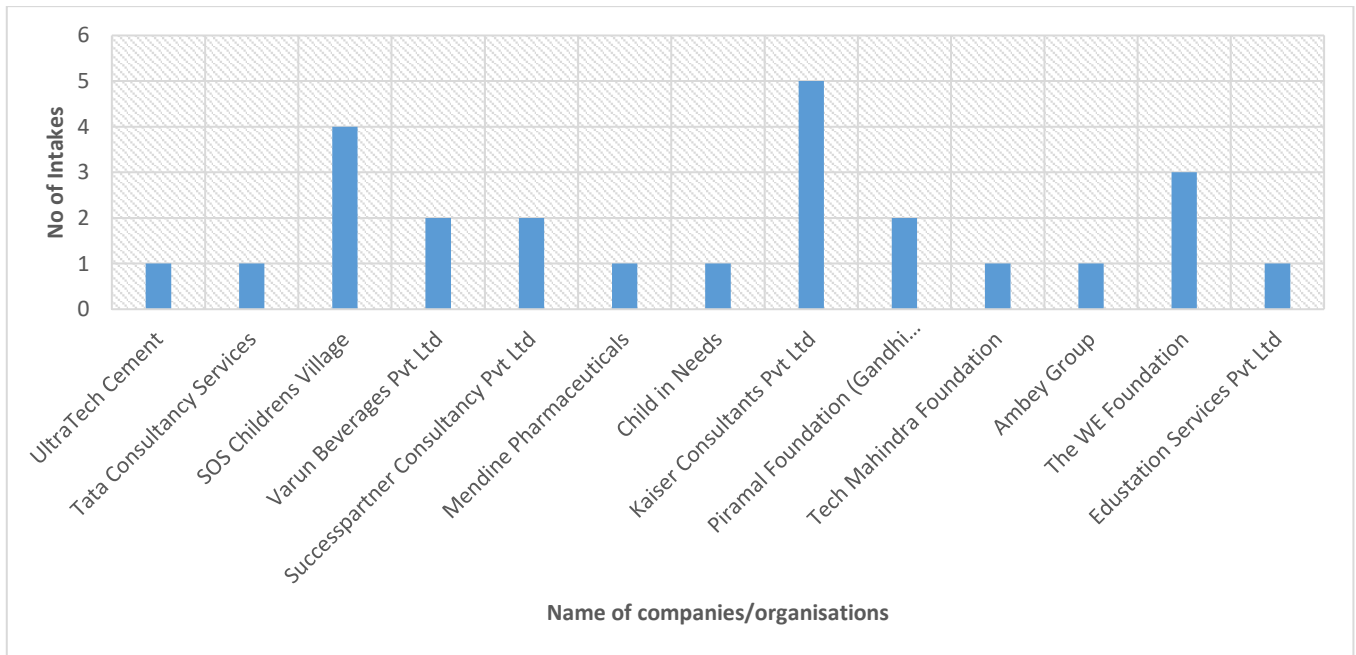

MSW Placement Snapshot- 2025

MSW	Data
Percentage of Students Placed	96 %
Highest CTC (LPA)	7
Average CTC (LPA)	3.6
Median Salary (LPA)	3
First time recruiters	61%
Summer Internship	100%

List of Companies/ Organisations who have recruited MSW Student (Batch 2023-25)

Roles Offered

Discipline	Profiles
MSW	Management Trainee/Executive Trainee/Project Associate/ Project Executive/Community Mobilizer/HR-Executive

Partners in Progress

MASTERS IN SOCIAL WELFARE (MSW)

SOS CHILDREN'S VILLAGES