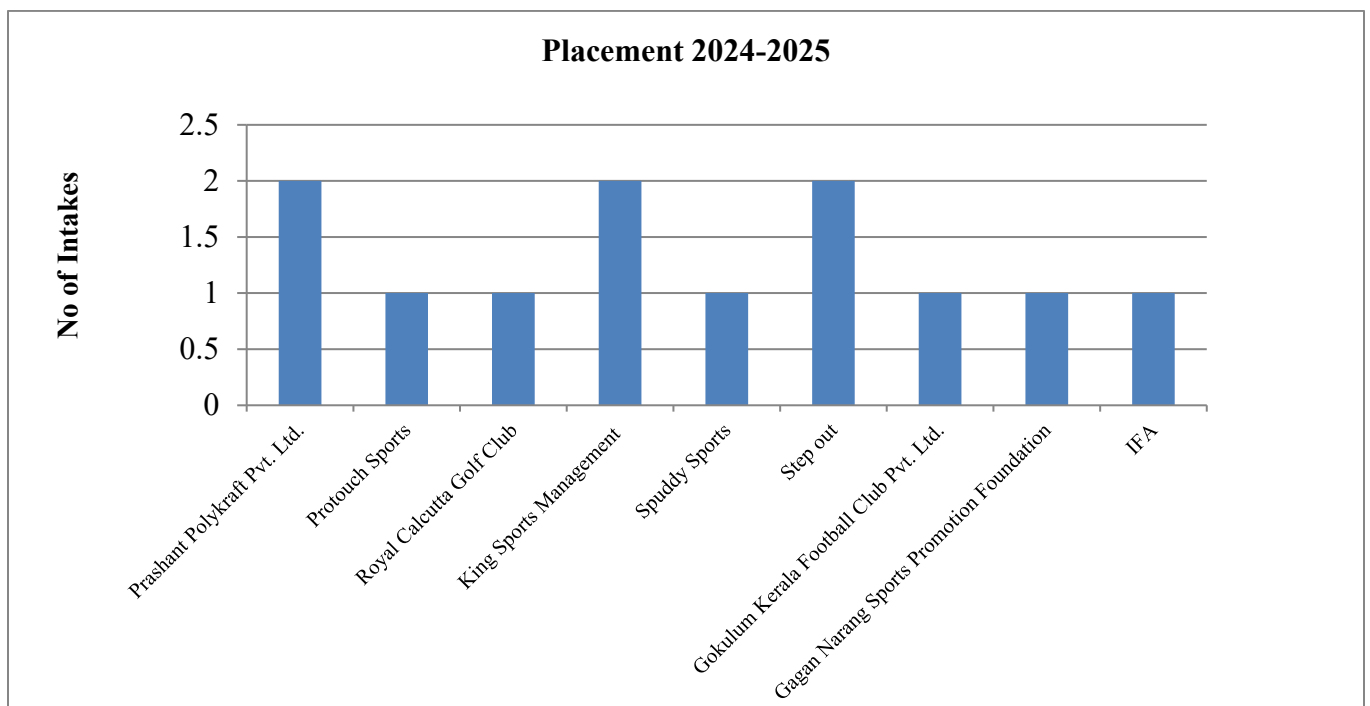

**One Year Post Graduate Diploma in Sports Management (PGDSM)
Placement Snapshot- 2024-2025**

PGDSM	Data
Percentage of Students Placed	75%
Highest CTC (LPA)	5
Average CTC (LPA)	2.5
Median Salary (LPA)	2.4
Internship	100%

List of Companies/ Organisations who have recruited PGDSM Student (Batch 2024-2025)